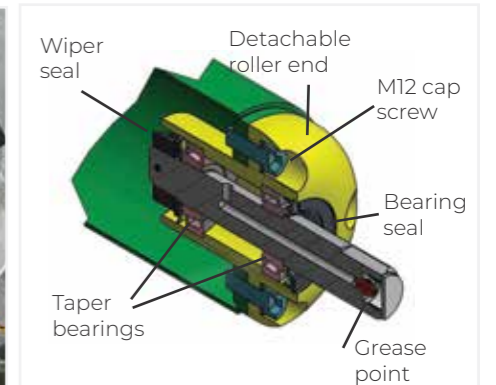

Features

- ✓ High performance custom-designed gearboxes
- ✓ Simple height adjustment from 10-130mm
- ✓ 60mm blade overlap for an impeccable finish
- ✓ Sealed internal roller bearings for total protection against moisture, soil and debris
- ✓ Full-length rollers follow the ground contours and eliminate scalping
- ✓ Wash down hose attachment
- ✓ Optional scraper bar

The MAJOR Swift leaves a brilliant finish with the lovely stripes on our ground. The roller levels the divots so the playing surface is always very smooth. The players and spectators have complimented on how it's looking. It is very easy to operate and very easy to maintain. It is a dream to work with.

GER O'MAHONEY, GROUNDSMAN, AUSTIN STACK PARK, TRALEE, CO KERRY, IRELAND

Heavy duty gearbox driven driveline

Two in one blade system, rigid and swinging

Internal roller bearings (on all MAJOR Swift and Synergy mowers)