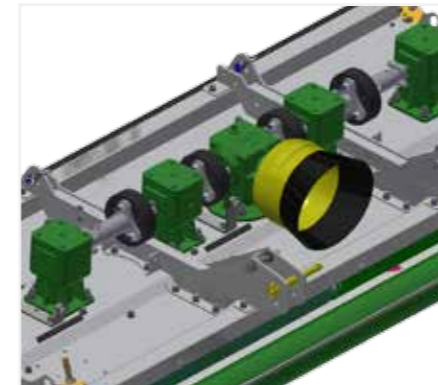

Features

- ✓ High performance custom-designed gearboxes
- ✓ Simple height adjustment from 10-130mm
- ✓ 60mm blade overlap for an impeccable finish
- ✓ Sealed internal roller bearings for total protection against moisture, soil and debris
- ✓ Full-length rollers follow the ground contours and eliminate scalping
- ✓ Wash down hose attachment
- ✓ Optional scraper bar

The MAJOR Swift leaves a brilliant finish with the lovely stripes on our ground. The roller levels the divots so the playing surface is always very smooth. The players and spectators have complimented on how it's looking. It is very easy to operate and very easy to maintain. It is a dream to work with.

GER O'MAHONEY, GROUNDSMAN, AUSTIN STACK PARK, TRALEE, CO KERRY, IRELAND

Heavy duty gearbox driven driveline